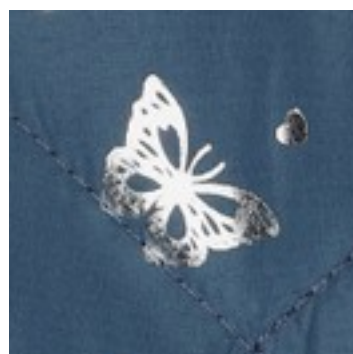

Description: STEPPED SILVER BUTTERFLY

Composition: 100%PL

Width: 135cm

Weight: 225gm2

04357.001
DARK ROSE

04357.002
PETROL