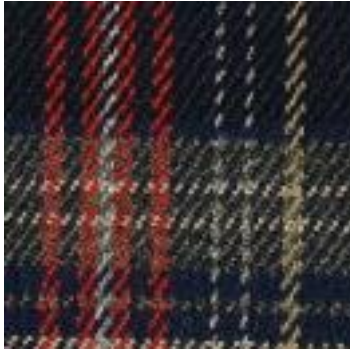

Description: TARTAN CHECK

Composition: 65%PL/32%VI/3%EA

Width: 144cm

Weight: 225gm2

03036.006
CAMEL

03036.010
BLACK/WHITE/RED BIG

03036.012
BLACK/RED/YELLOW/WHITE

03036.013
BLACK/BLUE/GREEN/BIG

03036.014
BLACK/BLUE/GREEN/SMALL

03036.015
GREY/BLACK/RED

03036.016
CAMEL

03036.019
TAUPE

03036.022
GREY/BEIGE

03036.027
NAVY/GREY/RUST

03036.028
NAVY/RED/CAMEL/GREEN

03036.029
NAVY/RED/CAMEL

03036.032
BLACK/GREY/RED

03036.036
GREY/RED/YELLOW

03036.047
ANTHRACITE MELANGE/MULTI

03036.048
ECRU/BROWN/BLACK

03036.049
ECRU/NAVY/ORANGE

03036.050
BLACK/WHITE/RED

03036.051
BLACK/WHITE/OCHRE

03036.052
OFF-WHITE/PETROL/BORDEAUX

03036.054
OFF WHITE/BLACK/TAUPE

03036.055
GREY/OCHRE/RUST

03036.056
NAVY/LIGHT BLUE/RUST

03036.057
GREY/LIGHT BLUE/WHITE

03036.059
BLACK/WHITE/RED

03036.060
BLACK/WHITE/RED

03036.061
GREY/ORANGE/SAND

03036.062
NAVY/JEANS/CAMEL