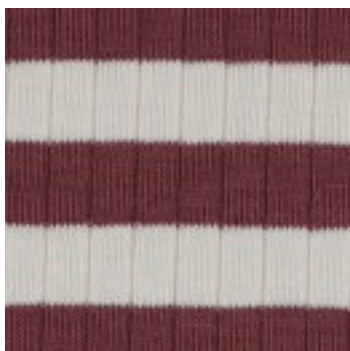

Description: RIB YARN DYED STRIPE

Composition: 95%CO/5%EA

Width: 140cm

Weight: 175gm2

03990.001
NAVY/ECRU

03990.002
CINNAMON

03990.003
PICKLE

03990.004
DARK BLUSH