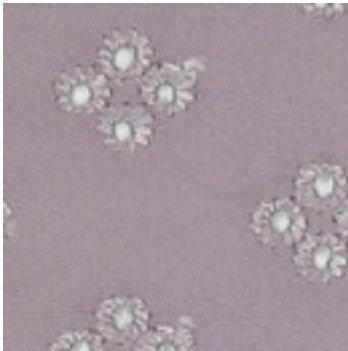

Description: RADIANCE EMBROIDERY

Composition: 100%VI

Width: 130cm

Weight: 145gm2

03827.003
LILAC

03827.004
OLD GREEN