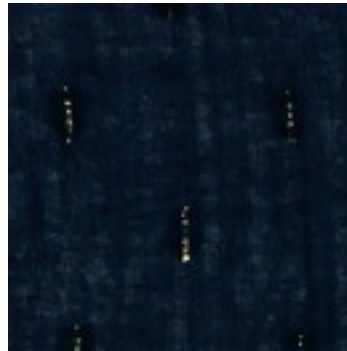

Description: COTTON CRINKLE DOBBY LUREX GOLD

Composition: 100%CO

Width: 135cm

Weight: 80gm2

03699.002  
ROSE

03699.003  
NAVY