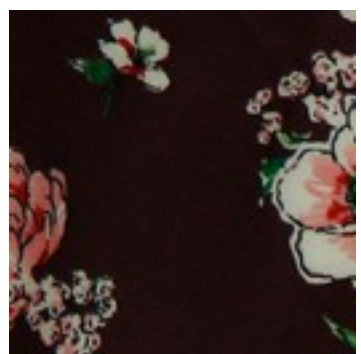

Description: MAGNOLIA STRETCH

Composition: 95%PL/5%EA

Width: 147cm

Weight: 80gm2

02208.001
NAVY

02208.002
CHOCOLATE