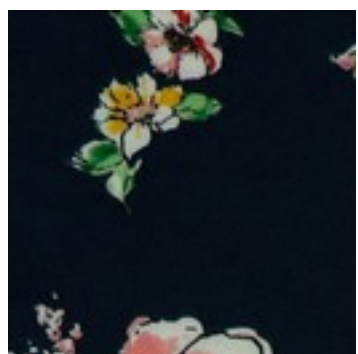

Description: MAGNOLIA STRETCH

Composition: 95%PL/5%EA

Width: 147cm

Weight: 80gm2

02208.001
NAVY

02208.002
CHOCOLATE