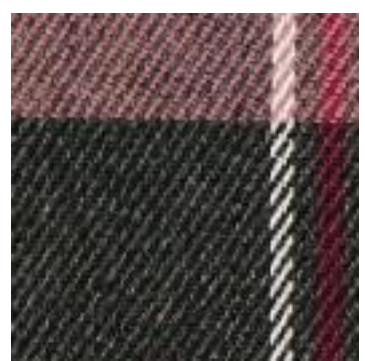

Description: TARTAN CHECK

Composition: 65%PL/32%VI/3%EA

Width: 144cm

Weight: 225gm2

03036.006  
CAMEL

03036.010  
BLACK/WHITE/RED BIG

03036.012  
BLACK/RED/YELLOW/WHITE

03036.013  
BLACK/BLUE/GREEN/BIG

03036.014  
BLACK/BLUE/GREEN/SMALL

03036.015  
GREY/BLACK/RED

03036.016  
CAMEL

03036.019  
TAUPE

03036.022  
GREY/BEIGE

03036.027  
NAVY/GREY/RUST

03036.028  
NAVY/RED/CAMEL/GREEN

03036.029  
NAVY/RED/CAMEL

03036.032  
BLACK/GREY/RED

03036.036  
GREY/RED/YELLOW

03036.047  
ANTHRACITE MELANGE/MULTI

03036.048  
ECRU/BROWN/BLACK

03036.049  
ECRU/NAVY/ORANGE

03036.050  
BLACK/WHITE/RED

03036.051  
BLACK/WHITE/OCHRE