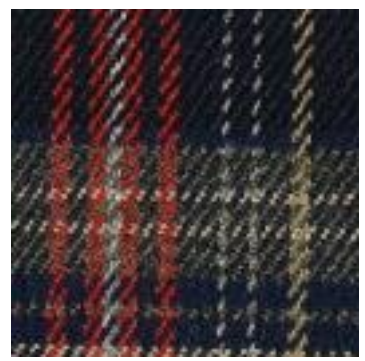

Description : TARTAN CHECK

Composition : 65%PL/32%VI/3%EA

Largeur : 144cm

Poids : 225gm2

03036.006
CAMEL

03036.010
BLACK/WHITE/RED BIG

03036.012
BLACK/RED/YELLOW/WHITE

03036.013
BLACK/BLUE/GREEN/BIG

03036.014
BLACK/BLUE/GREEN/SMALL

03036.015
GREY/BLACK/RED

03036.016
CAMEL

03036.019
TAUPE

03036.022
GREY/BEIGE

03036.027
NAVY/GREY/RUST

03036.028
NAVY/RED/CAMEL/GREEN

03036.029
NAVY/RED/CAMEL

03036.032
BLACK/GREY/RED

03036.036
GREY/RED/YELLOW

03036.047
ANTHRACITE MELANGE/MULTI

03036.048
ECRU/BROWN/BLACK

03036.049
ECRU/NAVY/ORANGE

03036.050
BLACK/WHITE/RED

03036.051
BLACK/WHITE/OCHRE

03036.052
OFF-WHITE/PETROL/BORDEAUX

03036.054
OFF WHITE/BLACK/TAUPE

03036.055
GREY/OCHRE/RUST

03036.056
NAVY/LIGHT BLUE/RUST

03036.057
GREY/LIGHT BLUE/WHITE

03036.059
BLACK/WHITE/RED

03036.060
BLACK/WHITE/RED

03036.061
GREY/ORANGE/SAND

03036.062
NAVY/JEANS/CAMEL