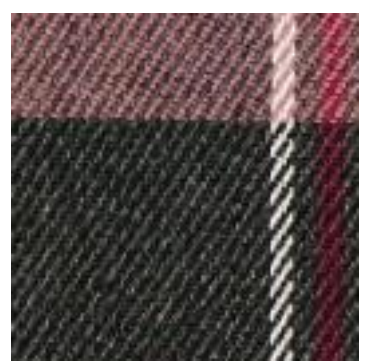

Description : TARTAN CHECK

Composition : 65%PL/32%VI/3%EA

Largeur : 144cm

Poids : 225gm2

03036.006
CAMEL

03036.010
BLACK/WHITE/RED BIG

03036.012
BLACK/RED/YELLOW/WHITE

03036.013
BLACK/BLUE/GREEN/BIG

03036.014
BLACK/BLUE/GREEN/SMALL

03036.015
GREY/BLACK/RED

03036.016
CAMEL

03036.019
TAUPE

03036.022
GREY/BEIGE

03036.027
NAVY/GREY/RUST

03036.028
NAVY/RED/CAMEL/GREEN

03036.029
NAVY/RED/CAMEL

03036.032
BLACK/GREY/RED

03036.036
GREY/RED/YELLOW

03036.047
ANTHRACITE MELANGE/MULTI

03036.048
ECRU/BROWN/BLACK

03036.049
ECRU/NAVY/ORANGE

03036.050
BLACK/WHITE/RED

03036.051
BLACK/WHITE/OCHRE

03036.052
OFF-WHITE/PETROL/BORDEAUX

03036.054
OFF WHITE/BLACK/TAUPE

03036.055
GREY/OCHRE/RUST

03036.056
NAVY/LIGHT BLUE/RUST

03036.057
GREY/LIGHT BLUE/WHITE

03036.059
BLACK/WHITE/RED

03036.060
BLACK/WHITE/RED

03036.061
GREY/ORANGE/SAND

03036.062
NAVY/JEANS/CAMEL