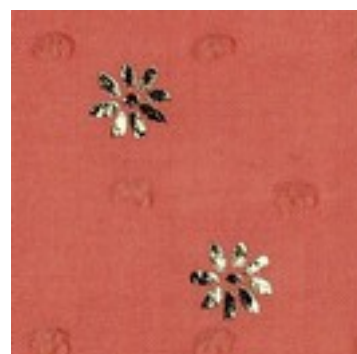

Description: DOBBY FOIL DAISY

Composition: 100%CO

Width: 140cm

Weight: 80gm2

09304.008
MOSS GREEN

09304.012
LIGHT SALMON

09304.014
CORAL