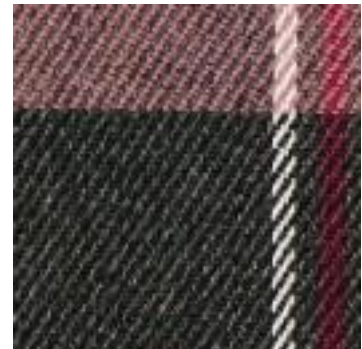

Beschrijving: TARTAN CHECK

Samenstelling: 65%PL/32%VI/3%EA

Breedte: 144cm

Gewicht: 225gm2

03036.006
CAMEL

03036.010
BLACK/WHITE/RED BIG

03036.012
BLACK/RED/YELLOW/WHITE

03036.013
BLACK/BLUE/GREEN/BIG

03036.014
BLACK/BLUE/GREEN/SMALL

03036.015
GREY/BLACK/RED

03036.016
CAMEL

03036.019
TAUPE

03036.022
GREY/BEIGE

03036.027
NAVY/GREY/RUST

03036.028
NAVY/RED/CAMEL/GREEN

03036.029
NAVY/RED/CAMEL

03036.032
BLACK/GREY/RED

03036.036
GREY/RED/YELLOW

03036.047
ANTHRACITE MELANGE/MULTI

03036.048
ECRU/BROWN/BLACK

03036.049
ECRU/NAVY/ORANGE

03036.050
BLACK/WHITE/RED

03036.051
BLACK/WHITE/OCHRE

03036.052
OFF-WHITE/PETROL/BORDEAUX

03036.054
OFF WHITE/BLACK/TAUPE

03036.055
GREY/OCHRE/RUST

03036.056
NAVY/LIGHT BLUE/RUST

03036.057
GREY/LIGHT BLUE/WHITE

03036.059
BLACK/WHITE/RED

03036.060
BLACK/WHITE/RED

03036.061
GREY/ORANGE/SAND

03036.062
NAVY/JEANS/CAMEL