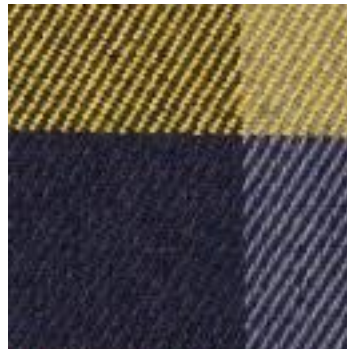

Beschrijving: TARTAN CHECK

Samenstelling: 65%PL/32%VI/3%EA

Breedte: 144cm

Gewicht: 225gm2

03036.006
CAMEL

03036.010
BLACK/WHITE/RED BIG

03036.012
BLACK/RED/YELLOW/WHITE

03036.013
BLACK/BLUE/GREEN/BIG

03036.014
BLACK/BLUE/GREEN/SMALL

03036.015
GREY/BLACK/RED

03036.016
CAMEL

03036.019
TAUPE

03036.022
GREY/BEIGE

03036.027
NAVY/GREY/RUST

03036.028
NAVY/RED/CAMEL/GREEN

03036.029
NAVY/RED/CAMEL

03036.032
BLACK/GREY/RED

03036.036
GREY/RED/YELLOW

03036.047
ANTHRACITE MELANGE/MULTI

03036.048
ECRU/BROWN/BLACK

03036.049
ECRU/NAVY/ORANGE

03036.050
BLACK/WHITE/RED

03036.051
BLACK/WHITE/OCHRE

03036.052
OFF-WHITE/PETROL/BORDEAUX

03036.054
OFF WHITE/BLACK/TAUPE

03036.055
GREY/OCHRE/RUST

03036.056
NAVY/LIGHT BLUE/RUST

03036.057
GREY/LIGHT BLUE/WHITE

03036.059
BLACK/WHITE/RED

03036.060
BLACK/WHITE/RED

03036.061
GREY/ORANGE/SAND

03036.062
NAVY/JEANS/CAMEL