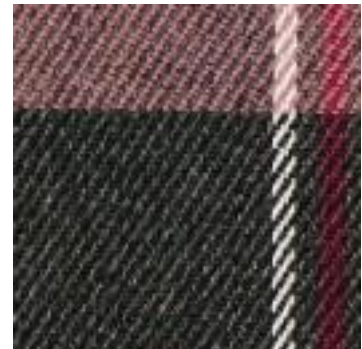

Description: TARTAN CHECK

Composition: 65%PL/32%VI/3%EA

Width: 144cm

Weight: 225gm2

03036.006  
CAMEL

03036.010  
BLACK/WHITE/RED BIG

03036.012  
BLACK/RED/YELLOW/WHITE

03036.013  
BLACK/BLUE/GREEN/BIG

03036.014  
BLACK/BLUE/GREEN/SMALL

03036.015  
GREY/BLACK/RED

03036.016  
CAMEL

03036.019  
TAUPE

03036.022  
GREY/BEIGE

03036.027  
NAVY/GREY/RUST

03036.028  
NAVY/RED/CAMEL/GREEN

03036.029  
NAVY/RED/CAMEL

03036.032  
BLACK/GREY/RED

03036.036  
GREY/RED/YELLOW

03036.047  
ANTHRACITE MELANGE/MULTI

03036.048  
ECRU/BROWN/BLACK

03036.049  
ECRU/NAVY/ORANGE

03036.050  
BLACK/WHITE/RED

03036.051  
BLACK/WHITE/OCHRE