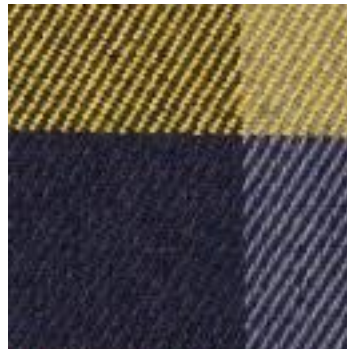

Description: TARTAN CHECK

Composition: 65%PL/32%VI/3%EA

Width: 144cm

Weight: 225gm2

03036.006  
CAMEL

03036.010  
BLACK/WHITE/RED BIG

03036.012  
BLACK/RED/YELLOW/WHITE

03036.013  
BLACK/BLUE/GREEN/BIG

03036.014  
BLACK/BLUE/GREEN/SMALL

03036.015  
GREY/BLACK/RED

03036.016  
CAMEL

03036.019  
TAUPE

03036.022  
GREY/BEIGE

03036.027  
NAVY/GREY/RUST

03036.028  
NAVY/RED/CAMEL/GREEN

03036.029  
NAVY/RED/CAMEL

03036.032  
BLACK/GREY/RED

03036.036  
GREY/RED/YELLOW

03036.047  
ANTHRACITE MELANGE/MULTI

03036.048  
ECRU/BROWN/BLACK

03036.049  
ECRU/NAVY/ORANGE

03036.050  
BLACK/WHITE/RED

03036.051  
BLACK/WHITE/OCHRE

03036.061  
GREY/ORANGE/SAND

03036.062  
NAVY/JEANS/CAMEL

03036.063  
JEANS/NAVY/GREY

03036.064  
NAVY/WHITE/CAMEL/RED

03036.065  
SAND/BROWN/ORANGE

03036.066  
LILAC/BROWN

03036.067  
ECRU/GREY/ORANGE

03036.068