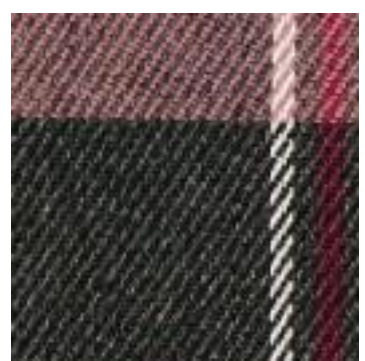

Beschreibung: TARTAN CHECK

Zusammensetzung: 65%PL/32%VI/3%EA

Breite: 144cm

Gewicht: 225gm2

03036.006
CAMEL

03036.010
BLACK/WHITE/RED BIG

03036.012
BLACK/RED/YELLOW/WHITE

03036.013
BLACK/BLUE/GREEN/BIG

03036.014
BLACK/BLUE/GREEN/SMALL

03036.015
GREY/BLACK/RED

03036.016
CAMEL

03036.019
TAUPE

03036.022
GREY/BEIGE

03036.027
NAVY/GREY/RUST

03036.028
NAVY/RED/CAMEL/GREEN

03036.029
NAVY/RED/CAMEL

03036.032
BLACK/GREY/RED

03036.036
GREY/RED/YELLOW

03036.047
ANTHRACITE MELANGE/MULTI

03036.048
ECRU/BROWN/BLACK

03036.049
ECRU/NAVY/ORANGE

03036.050
BLACK/WHITE/RED

03036.051
BLACK/WHITE/OCBRE

03036.052
OFF-WHITE/PETROL/BORDEAUX

03036.054
OFF WHITE/BLACK/TAUPE

03036.055
GREY/OCHRE/RUST

03036.056
NAVY/LIGHT BLUE/RUST

03036.057
GREY/LIGHT BLUE/WHITE

03036.059
BLACK/WHITE/RED

03036.060
BLACK/WHITE/RED

03036.061
GREY/ORANGE/SAND

03036.062
NAVY/JEANS/CAMEL