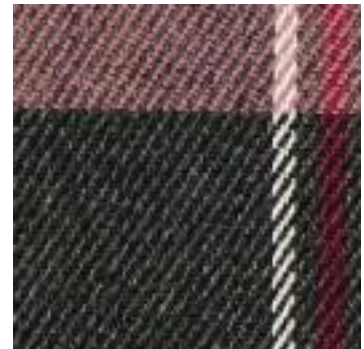

Beschrijving: TARTAN CHECK

Samenstelling: 65%PL/32%VI/3%EA

Breedte: 144cm

Gewicht: 225gm2

03036.006
CAMEL

03036.010
BLACK/WHITE/RED BIG

03036.012
BLACK/RED/YELLOW/WHITE

03036.013
BLACK/BLUE/GREEN/BIG

03036.014
BLACK/BLUE/GREEN/SMALL

03036.015
GREY/BLACK/RED

03036.016
CAMEL

03036.019
TAUPE

03036.022
GREY/BEIGE

03036.027
NAVY/GREY/RUST

03036.028
NAVY/RED/CAMEL/GREEN

03036.029
NAVY/RED/CAMEL

03036.032
BLACK/GREY/RED

03036.036
GREY/RED/YELLOW

03036.047
ANTHRACITE MELANGE/MULTI

03036.048
ECRU/BROWN/BLACK

03036.049
ECRU/NAVY/ORANGE

03036.050
BLACK/WHITE/RED

03036.051
BLACK/WHITE/OCHRE

03036.052
OFF-WHITE/PETROL/BORDEAUX

03036.054
OFF WHITE/BLACK/TAUPE

03036.055
GREY/OCHRE/RUST

03036.056
NAVY/LIGHT BLUE/RUST

03036.057
GREY/LIGHT BLUE/WHITE

03036.059
BLACK/WHITE/RED

03036.060
BLACK/WHITE/RED

03036.061
GREY/ORANGE/SAND

03036.062
NAVY/JEANS/CAMEL