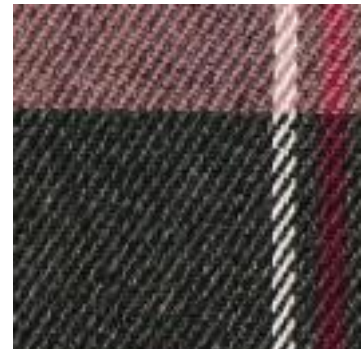

Description: TARTAN CHECK  
Composition: 65%PL/32%VI/3%EA  
Width: 144cm  
Weight: 225gm2

03036.006  
CAMEL

03036.010  
BLACK/WHITE/RED BIG

03036.012  
BLACK/RED/YELLOW/WHITE

03036.013  
BLACK/BLUE/GREEN/BIG

03036.014  
BLACK/BLUE/GREEN/SMALL

03036.015  
GREY/BLACK/RED

03036.016  
CAMEL

03036.019  
TAUPE

03036.022  
GREY/BEIGE

03036.027  
NAVY/GREY/RUST

03036.028  
NAVY/RED/CAMEL/GREEN

03036.029  
NAVY/RED/CAMEL

03036.032  
BLACK/GREY/RED

03036.036  
GREY/RED/YELLOW

03036.047  
ANTHRACITE MELANGE/MULTI

03036.048  
ECRU/BROWN/BLACK

03036.049  
ECRU/NAVY/ORANGE

03036.050  
BLACK/WHITE/RED

03036.051  
BLACK/WHITE/OCHRE