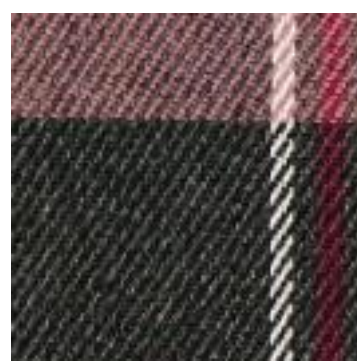

Description : TARTAN CHECK

Composition : 65%PL/32%VI/3%EA

Largeur : 144cm

Poids : 225gm2

03036.006
CAMEL

03036.010
BLACK/WHITE/RED BIG

03036.012
BLACK/RED/YELLOW/WHITE

03036.013
BLACK/BLUE/GREEN/BIG

03036.014
BLACK/BLUE/GREEN/SMALL

03036.015
GREY/BLACK/RED

03036.016
CAMEL

03036.019
TAUPE

03036.022
GREY/BEIGE

03036.027
NAVY/GREY/RUST

03036.028
NAVY/RED/CAMEL/GREEN

03036.029
NAVY/RED/CAMEL

03036.032
BLACK/GREY/RED

03036.036
GREY/RED/YELLOW

03036.047
ANTHRACITE MELANGE/MULTI

03036.048
ECRU/BROWN/BLACK

03036.049
ECRU/NAVY/ORANGE

03036.050
BLACK/WHITE/RED

03036.051
BLACK/WHITE/OCHRE

03036.052
OFF-WHITE/PETROL/BORDEAUX

03036.054
OFF WHITE/BLACK/TAUPE

03036.055
GREY/OCHRE/RUST

03036.056
NAVY/LIGHT BLUE/RUST

03036.057
GREY/LIGHT BLUE/WHITE

03036.059
BLACK/WHITE/RED

03036.060
BLACK/WHITE/RED

03036.061
GREY/ORANGE/SAND

03036.062
NAVY/JEANS/CAMEL