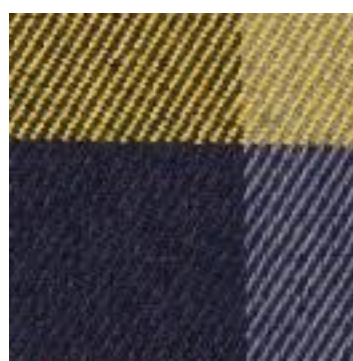

Beschreibung: TARTAN CHECK

Zusammensetzung: 65%PL/32%VI/3%EA

Breite: 144cm

Gewicht: 225gm2

03036.006
CAMEL

03036.010
BLACK/WHITE/RED BIG

03036.012
BLACK/RED/YELLOW/WHITE

03036.013
BLACK/BLUE/GREEN/BIG

03036.014
BLACK/BLUE/GREEN/SMALL

03036.015
GREY/BLACK/RED

03036.016
CAMEL

03036.019
TAUPE

03036.022
GREY/BEIGE

03036.027
NAVY/GREY/RUST

03036.028
NAVY/RED/CAMEL/GREEN

03036.029
NAVY/RED/CAMEL

03036.032
BLACK/GREY/RED

03036.036
GREY/RED/YELLOW

03036.047
ANTHRACITE MELANGE/MULTI

03036.048
ECRU/BROWN/BLACK

03036.049
ECRU/NAVY/ORANGE

03036.050
BLACK/WHITE/RED

03036.051
BLACK/WHITE/OCHRE

03036.052
OFF-WHITE/PETROL/BORDEAUX

03036.054
OFF WHITE/BLACK/TAUPE

03036.055
GREY/OCHRE/RUST

03036.056
NAVY/LIGHT BLUE/RUST

03036.057
GREY/LIGHT BLUE/WHITE

03036.059
BLACK/WHITE/RED

03036.060
BLACK/WHITE/RED

03036.061
GREY/ORANGE/SAND

03036.062
NAVY/JEANS/CAMEL