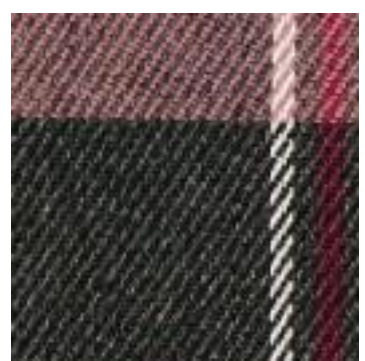

Beschreibung: TARTAN CHECK

Zusammensetzung: 65%PL/32%VI/3%EA

Breite: 144cm

Gewicht: 225gm2

03036.006
CAMEL

03036.010
BLACK/WHITE/RED BIG

03036.012
BLACK/RED/YELLOW/WHITE

03036.013
BLACK/BLUE/GREEN/BIG

03036.014
BLACK/BLUE/GREEN/SMALL

03036.015
GREY/BLACK/RED

03036.016
CAMEL

03036.019
TAUPE

03036.022
GREY/BEIGE

03036.027
NAVY/GREY/RUST

03036.028
NAVY/RED/CAMEL/GREEN

03036.029
NAVY/RED/CAMEL

03036.032
BLACK/GREY/RED

03036.036
GREY/RED/YELLOW

03036.047
ANTHRACITE MELANGE/MULTI

03036.048
ECRU/BROWN/BLACK

03036.049
ECRU/NAVY/ORANGE

03036.050
BLACK/WHITE/RED

03036.051
BLACK/WHITE/OCHRE

03036.052
OFF-WHITE/PETROL/BORDEAUX

03036.054
OFF WHITE/BLACK/TAUPE

03036.055
GREY/OCHRE/RUST

03036.056
NAVY/LIGHT BLUE/RUST

03036.057
GREY/LIGHT BLUE/WHITE

03036.059
BLACK/WHITE/RED

03036.060
BLACK/WHITE/RED

03036.061
GREY/ORANGE/SAND

03036.062
NAVY/JEANS/CAMEL