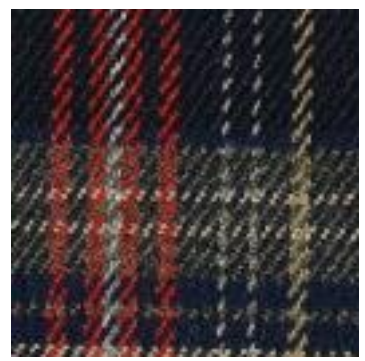

Beschreibung: TARTAN CHECK

Zusammensetzung: 65%PL/32%VI/3%EA

Breite: 144cm

Gewicht: 225gm2

03036.006
CAMEL

03036.010
BLACK/WHITE/RED BIG

03036.012
BLACK/RED/YELLOW/WHITE

03036.013
BLACK/BLUE/GREEN/BIG

03036.014
BLACK/BLUE/GREEN/SMALL

03036.015
GREY/BLACK/RED

03036.016
CAMEL

03036.019
TAUPE

03036.022
GREY/BEIGE

03036.027
NAVY/GREY/RUST

03036.028
NAVY/RED/CAMEL/GREEN

03036.029
NAVY/RED/CAMEL

03036.032
BLACK/GREY/RED

03036.036
GREY/RED/YELLOW

03036.047
ANTHRACITE MELANGE/MULTI

03036.048
ECRU/BROWN/BLACK

03036.049
ECRU/NAVY/ORANGE

03036.050
BLACK/WHITE/RED

03036.051
BLACK/WHITE/OCBRE

03036.052
OFF-WHITE/PETROL/BORDEAUX

03036.054
OFF WHITE/BLACK/TAUPE

03036.055
GREY/OCHRE/RUST

03036.056
NAVY/LIGHT BLUE/RUST

03036.057
GREY/LIGHT BLUE/WHITE

03036.059
BLACK/WHITE/RED

03036.060
BLACK/WHITE/RED

03036.061
GREY/ORANGE/SAND

03036.062
NAVY/JEANS/CAMEL