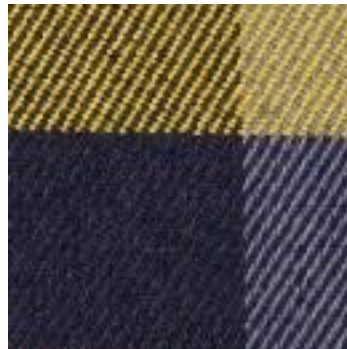

Description : TARTAN CHECK

Composition : 65%PL/32%VI/3%EA

Largeur : 144cm

Poids : 225gm2

03036.006  
CAMEL

03036.010  
BLACK/WHITE/RED BIG

03036.012  
BLACK/RED/YELLOW/WHITE

03036.013  
BLACK/BLUE/GREEN/BIG

03036.014  
BLACK/BLUE/GREEN/SMALL

03036.015  
GREY/BLACK/RED

03036.016  
CAMEL

03036.019  
TAUPE

03036.022  
GREY/BEIGE

03036.027  
NAVY/GREY/RUST

03036.028  
NAVY/RED/CAMEL/GREEN

03036.029  
NAVY/RED/CAMEL

03036.032  
BLACK/GREY/RED

03036.036  
GREY/RED/YELLOW

03036.047  
ANTHRACITE MELANGE/MULTI

03036.048  
ECRU/BROWN/BLACK

03036.049  
ECRU/NAVY/ORANGE

03036.050  
BLACK/WHITE/RED

03036.051  
BLACK/WHITE/OCBRE

03036.061  
GREY/ORANGE/SAND

03036.062  
NAVY/JEANS/CAMEL

03036.063  
JEANS/NAVY/GREY

03036.064  
NAVY/WHITE/CAMEL/RED

03036.065  
SAND/BROWN/ORANGE

03036.066  
LILAC/BROWN

03036.067  
ECRU/GREY/ORANGE

03036.068