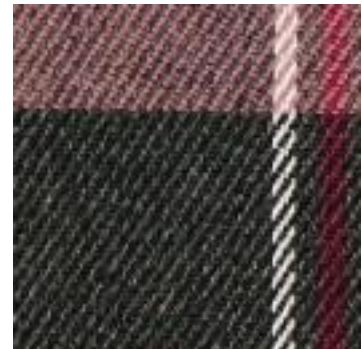

Description : TARTAN CHECK

Composition : 65%PL/32%VI/3%EA

Largeur : 144cm

Poids : 225gm2

03036.006  
CAMEL

03036.010  
BLACK/WHITE/RED BIG

03036.012  
BLACK/RED/YELLOW/WHITE

03036.013  
BLACK/BLUE/GREEN/BIG

03036.014  
BLACK/BLUE/GREEN/SMALL

03036.015  
GREY/BLACK/RED

03036.016  
CAMEL

03036.019  
TAUPE

03036.022  
GREY/BEIGE

03036.027  
NAVY/GREY/RUST

03036.028  
NAVY/RED/CAMEL/GREEN

03036.029  
NAVY/RED/CAMEL

03036.032  
BLACK/GREY/RED

03036.036  
GREY/RED/YELLOW

03036.047  
ANTHRACITE MELANGE/MULTI

03036.048  
ECRU/BROWN/BLACK

03036.049  
ECRU/NAVY/ORANGE

03036.050  
BLACK/WHITE/RED

03036.051  
BLACK/WHITE/OCBRE