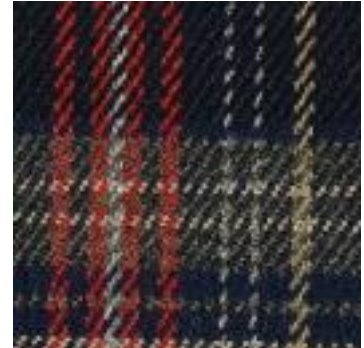

Beschreibung: TARTAN CHECK

Zusammensetzung: 65%PL/32%VI/3%EA

Breite: 144cm

Gewicht: 225gm2

03036.006
CAMEL

03036.010
BLACK/WHITE/RED BIG

03036.012
BLACK/RED/YELLOW/WHITE

03036.013
BLACK/BLUE/GREEN/BIG

03036.014
BLACK/BLUE/GREEN/SMALL

03036.015
GREY/BLACK/RED

03036.016
CAMEL

03036.019
TAUPE

03036.022
GREY/BEIGE

03036.027
NAVY/GREY/RUST

03036.028
NAVY/RED/CAMEL/GREEN

03036.029
NAVY/RED/CAMEL

03036.032
BLACK/GREY/RED

03036.036
GREY/RED/YELLOW

03036.047
ANTHRACITE MELANGE/MULTI

03036.048
ECRU/BROWN/BLACK

03036.049
ECRU/NAVY/ORANGE

03036.050
BLACK/WHITE/RED

03036.051
BLACK/WHITE/OCHRE

03036.052
OFF-WHITE/PETROL/BORDEAUX

03036.054
OFF WHITE/BLACK/TAUPE

03036.055
GREY/OCHRE/RUST

03036.056
NAVY/LIGHT BLUE/RUST

03036.057
GREY/LIGHT BLUE/WHITE

03036.059
BLACK/WHITE/RED

03036.060
BLACK/WHITE/RED

03036.061
GREY/ORANGE/SAND

03036.062
NAVY/JEANS/CAMEL