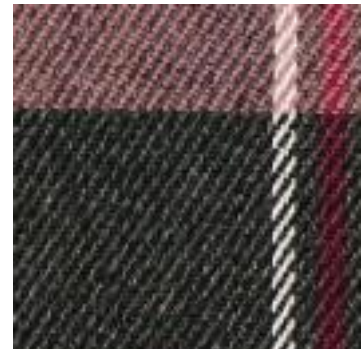

Beschreibung: TARTAN CHECK

Zusammensetzung: 65%PL/32%VI/3%EA

Breite: 144cm

Gewicht: 225gm2

03036.006
CAMEL

03036.010
BLACK/WHITE/RED BIG

03036.012
BLACK/RED/YELLOW/WHITE

03036.013
BLACK/BLUE/GREEN/BIG

03036.014
BLACK/BLUE/GREEN/SMALL

03036.015
GREY/BLACK/RED

03036.016
CAMEL

03036.019
TAUPE

03036.022
GREY/BEIGE

03036.027
NAVY/GREY/RUST

03036.028
NAVY/RED/CAMEL/GREEN

03036.029
NAVY/RED/CAMEL

03036.032
BLACK/GREY/RED

03036.036
GREY/RED/YELLOW

03036.047
ANTHRACITE MELANGE/MULTI

03036.048
ECRU/BROWN/BLACK

03036.049
ECRU/NAVY/ORANGE

03036.050
BLACK/WHITE/RED

03036.051
BLACK/WHITE/OCHRE

03036.052
OFF-WHITE/PETROL/BORDEAUX

03036.054
OFF WHITE/BLACK/TAUPE

03036.055
GREY/OCHRE/RUST

03036.056
NAVY/LIGHT BLUE/RUST

03036.057
GREY/LIGHT BLUE/WHITE

03036.059
BLACK/WHITE/RED

03036.060
BLACK/WHITE/RED

03036.061
GREY/ORANGE/SAND

03036.062
NAVY/JEANS/CAMEL