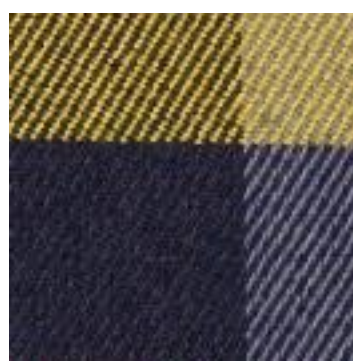

Description : TARTAN CHECK

Composition : 65%PL/32%VI/3%EA

Largeur : 144cm

Poids : 225gm2

03036.006
CAMEL

03036.010
BLACK/WHITE/RED BIG

03036.012
BLACK/RED/YELLOW/WHITE

03036.013
BLACK/BLUE/GREEN/BIG

03036.014
BLACK/BLUE/GREEN/SMALL

03036.015
GREY/BLACK/RED

03036.016
CAMEL

03036.019
TAUPE

03036.022
GREY/BEIGE

03036.027
NAVY/GREY/RUST

03036.028
NAVY/RED/CAMEL/GREEN

03036.029
NAVY/RED/CAMEL

03036.032
BLACK/GREY/RED

03036.036
GREY/RED/YELLOW

03036.047
ANTHRACITE MELANGE/MULTI

03036.048
ECRU/BROWN/BLACK

03036.049
ECRU/NAVY/ORANGE

03036.050
BLACK/WHITE/RED

03036.051
BLACK/WHITE/OCHRE

03036.052
OFF-WHITE/PETROL/BORDEAUX

03036.054
OFF WHITE/BLACK/TAUPE

03036.055
GREY/OCHRE/RUST

03036.056
NAVY/LIGHT BLUE/RUST

03036.057
GREY/LIGHT BLUE/WHITE

03036.059
BLACK/WHITE/RED

03036.060
BLACK/WHITE/RED

03036.061
GREY/ORANGE/SAND

03036.062
NAVY/JEANS/CAMEL