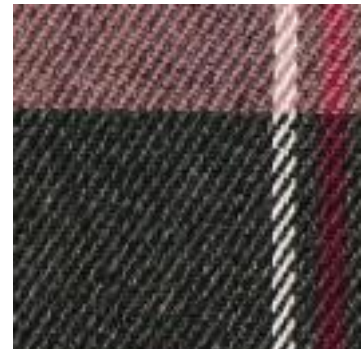

Description : TARTAN CHECK

Composition : 65%PL/32%VI/3%EA

Largeur : 144cm

Poids : 225gm2

03036.006  
CAMEL

03036.010  
BLACK/WHITE/RED BIG

03036.012  
BLACK/RED/YELLOW/WHITE

03036.013  
BLACK/BLUE/GREEN/BIG

03036.014  
BLACK/BLUE/GREEN/SMALL

03036.015  
GREY/BLACK/RED

03036.016  
CAMEL

03036.019  
TAUPE

03036.022  
GREY/BEIGE

03036.027  
NAVY/GREY/RUST

03036.028  
NAVY/RED/CAMEL/GREEN

03036.029  
NAVY/RED/CAMEL

03036.032  
BLACK/GREY/RED

03036.036  
GREY/RED/YELLOW

03036.047  
ANTHRACITE MELANGE/MULTI

03036.048  
ECRU/BROWN/BLACK

03036.049  
ECRU/NAVY/ORANGE

03036.050  
BLACK/WHITE/RED

03036.051  
BLACK/WHITE/OCHRE