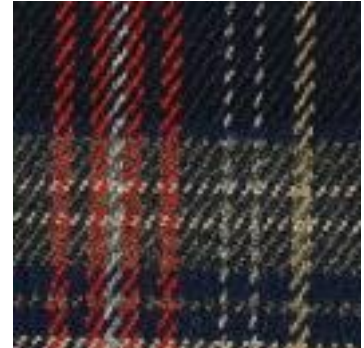

Beschreibung: TARTAN CHECK

Zusammensetzung: 65%PL/32%VI/3%EA

Breite: 144cm

Gewicht: 225gm2

03036.006
CAMEL

03036.010
BLACK/WHITE/RED BIG

03036.012
BLACK/RED/YELLOW/WHITE

03036.013
BLACK/BLUE/GREEN/BIG

03036.014
BLACK/BLUE/GREEN/SMALL

03036.015
GREY/BLACK/RED

03036.016
CAMEL

03036.019
TAUPE

03036.022
GREY/BEIGE

03036.027
NAVY/GREY/RUST

03036.028
NAVY/RED/CAMEL/GREEN

03036.029
NAVY/RED/CAMEL

03036.032
BLACK/GREY/RED

03036.036
GREY/RED/YELLOW

03036.047
ANTHRACITE MELANGE/MULTI

03036.048
ECRU/BROWN/BLACK

03036.049
ECRU/NAVY/ORANGE

03036.050
BLACK/WHITE/RED

03036.051
BLACK/WHITE/OCBRE

03036.052
OFF-WHITE/PETROL/BORDEAUX

03036.054
OFF WHITE/BLACK/TAUPE

03036.055
GREY/OCHRE/RUST

03036.056
NAVY/LIGHT BLUE/RUST

03036.057
GREY/LIGHT BLUE/WHITE

03036.059
BLACK/WHITE/RED

03036.060
BLACK/WHITE/RED

03036.061
GREY/ORANGE/SAND

03036.062
NAVY/JEANS/CAMEL