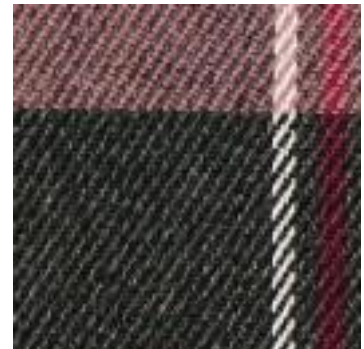

Beschreibung: TARTAN CHECK

Zusammensetzung: 65%PL/32%VI/3%EA

Breite: 144cm

Gewicht: 225gm2

03036.006
CAMEL

03036.010
BLACK/WHITE/RED BIG

03036.012
BLACK/RED/YELLOW/WHITE

03036.013
BLACK/BLUE/GREEN/BIG

03036.014
BLACK/BLUE/GREEN/SMALL

03036.015
GREY/BLACK/RED

03036.016
CAMEL

03036.019
TAUPE

03036.022
GREY/BEIGE

03036.027
NAVY/GREY/RUST

03036.028
NAVY/RED/CAMEL/GREEN

03036.029
NAVY/RED/CAMEL

03036.032
BLACK/GREY/RED

03036.036
GREY/RED/YELLOW

03036.047
ANTHRACITE MELANGE/MULTI

03036.048
ECRU/BROWN/BLACK

03036.049
ECRU/NAVY/ORANGE

03036.050
BLACK/WHITE/RED

03036.051
BLACK/WHITE/OCBRE

03036.052
OFF-WHITE/PETROL/BORDEAUX

03036.054
OFF WHITE/BLACK/TAUPE

03036.055
GREY/OCHRE/RUST

03036.056
NAVY/LIGHT BLUE/RUST

03036.057
GREY/LIGHT BLUE/WHITE

03036.059
BLACK/WHITE/RED

03036.060
BLACK/WHITE/RED

03036.061
GREY/ORANGE/SAND

03036.062
NAVY/JEANS/CAMEL