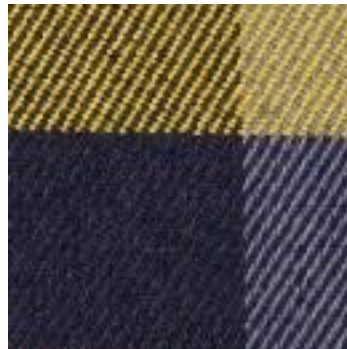

Description : TARTAN CHECK

Composition : 65%PL/32%VI/3%EA

Largeur : 144cm

Poids : 225gm2

03036.006  
CAMEL

03036.010  
BLACK/WHITE/RED BIG

03036.012  
BLACK/RED/YELLOW/WHITE

03036.013  
BLACK/BLUE/GREEN/BIG

03036.014  
BLACK/BLUE/GREEN/SMALL

03036.015  
GREY/BLACK/RED

03036.016  
CAMEL

03036.019  
TAUPE

03036.022  
GREY/BEIGE

03036.027  
NAVY/GREY/RUST

03036.028  
NAVY/RED/CAMEL/GREEN

03036.029  
NAVY/RED/CAMEL

03036.032  
BLACK/GREY/RED

03036.036  
GREY/RED/YELLOW

03036.047  
ANTHRACITE MELANGE/MULTI

03036.048  
ECRU/BROWN/BLACK

03036.049  
ECRU/NAVY/ORANGE

03036.050  
BLACK/WHITE/RED

03036.051  
BLACK/WHITE/OCHRE

03036.061  
GREY/ORANGE/SAND

03036.062  
NAVY/JEANS/CAMEL

03036.063  
JEANS/NAVY/GREY

03036.064  
NAVY/WHITE/CAMEL/RED

03036.065  
SAND/BROWN/ORANGE

03036.066  
LILAC/BROWN

03036.067  
ECRÚ/GREY/ORANGE

03036.068