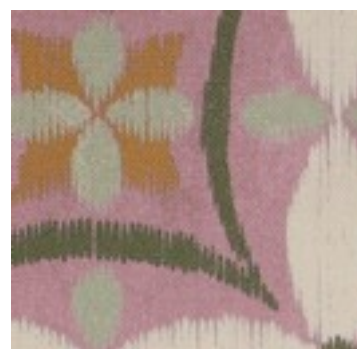

05548.024
MAUVE