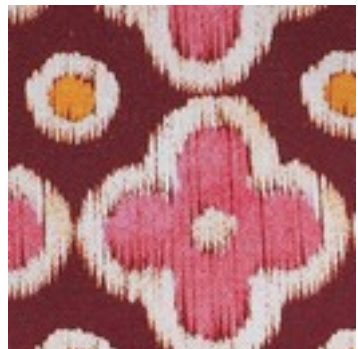

Description: CANVAS DIGITAL ABSTRACT

Composition: 100%CO

Width: 138cm

Weight: 225gm2

05548.002
BORDEAUX

05548.004
MAUVE

05548.012
BORDEAUX

05548.014
MAUVE