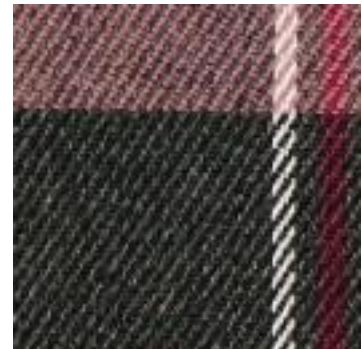

Description : TARTAN CHECK

Composition : 65%PL/32%VI/3%EA

Largeur : 144cm

Poids : 225gm2

03036.006
CAMEL

03036.010
BLACK/WHITE/RED BIG

03036.012
BLACK/RED/YELLOW/WHITE

03036.013
BLACK/BLUE/GREEN/BIG

03036.014
BLACK/BLUE/GREEN/SMALL

03036.015
GREY/BLACK/RED

03036.016
CAMEL

03036.019
TAUPE

03036.022
GREY/BEIGE

03036.027
NAVY/GREY/RUST

03036.028
NAVY/RED/CAMEL/GREEN

03036.029
NAVY/RED/CAMEL

03036.032
BLACK/GREY/RED

03036.036
GREY/RED/YELLOW

03036.047
ANTHRACITE MELANGE/MULTI

03036.048
ECRU/BROWN/BLACK

03036.049
ECRU/NAVY/ORANGE

03036.050
BLACK/WHITE/RED

03036.051
BLACK/WHITE/OCBRE

03036.052
OFF-WHITE/PETROL/BORDEAUX

03036.054
OFF WHITE/BLACK/TAUPE

03036.055
GREY/OCHRE/RUST

03036.056
NAVY/LIGHT BLUE/RUST

03036.057
GREY/LIGHT BLUE/WHITE

03036.059
BLACK/WHITE/RED

03036.060
BLACK/WHITE/RED

03036.061
GREY/ORANGE/SAND

03036.062
NAVY/JEANS/CAMEL