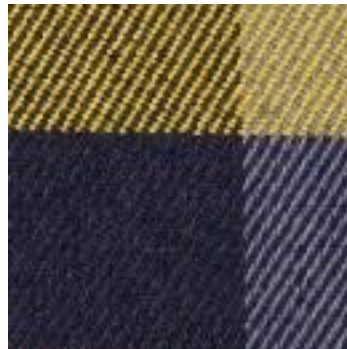

Description : TARTAN CHECK

Composition : 65%PL/32%VI/3%EA

Largeur : 144cm

Poids : 225gm2

03036.006
CAMEL

03036.010
BLACK/WHITE/RED BIG

03036.012
BLACK/RED/YELLOW/WHITE

03036.013
BLACK/BLUE/GREEN/BIG

03036.014
BLACK/BLUE/GREEN/SMALL

03036.015
GREY/BLACK/RED

03036.016
CAMEL

03036.019
TAUPE

03036.022
GREY/BEIGE

03036.027
NAVY/GREY/RUST

03036.028
NAVY/RED/CAMEL/GREEN

03036.029
NAVY/RED/CAMEL

03036.032
BLACK/GREY/RED

03036.036
GREY/RED/YELLOW

03036.047
ANTHRACITE MELANGE/MULTI

03036.048
ECRU/BROWN/BLACK

03036.049
ECRU/NAVY/ORANGE

03036.050
BLACK/WHITE/RED

03036.051
BLACK/WHITE/OCBRE

03036.052
OFF-WHITE/PETROL/BORDEAUX

03036.054
OFF WHITE/BLACK/TAUPE

03036.055
GREY/OCHRE/RUST

03036.056
NAVY/LIGHT BLUE/RUST

03036.057
GREY/LIGHT BLUE/WHITE

03036.059
BLACK/WHITE/RED

03036.060
BLACK/WHITE/RED

03036.061
GREY/ORANGE/SAND

03036.062
NAVY/JEANS/CAMEL