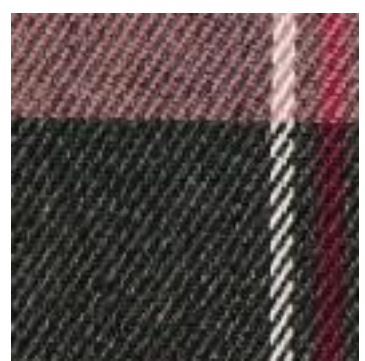

Description: TARTAN CHECK

Composition: 65%PL/32%VI/3%EA

Width: 144cm

Weight: 225gm2

03036.006
CAMEL

03036.010
BLACK/WHITE/RED BIG

03036.012
BLACK/RED/YELLOW/WHITE

03036.013
BLACK/BLUE/GREEN/BIG

03036.014
BLACK/BLUE/GREEN/SMALL

03036.015
GREY/BLACK/RED

03036.016
CAMEL

03036.019
TAUPE

03036.022
GREY/BEIGE

03036.027
NAVY/GREY/RUST

03036.028
NAVY/RED/CAMEL/GREEN

03036.029
NAVY/RED/CAMEL

03036.032
BLACK/GREY/RED

03036.036
GREY/RED/YELLOW

03036.047
ANTHRACITE MELANGE/MULTI

03036.048
ECRU/BROWN/BLACK

03036.049
ECRU/NAVY/ORANGE

03036.050
BLACK/WHITE/RED

03036.051
BLACK/WHITE/OCBRE

03036.052
OFF-WHITE/PETROL/BORDEAUX

03036.054
OFF WHITE/BLACK/TAUPE

03036.055
GREY/OCHRE/RUST

03036.056
NAVY/LIGHT BLUE/RUST

03036.057
GREY/LIGHT BLUE/WHITE

03036.059
BLACK/WHITE/RED

03036.060
BLACK/WHITE/RED

03036.061
GREY/ORANGE/SAND

03036.062
NAVY/JEANS/CAMEL