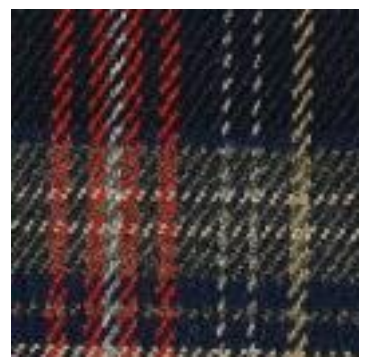

Description: TARTAN CHECK

Composition: 65%PL/32%VI/3%EA

Width: 144cm

Weight: 225gm2

03036.006
CAMEL

03036.010
BLACK/WHITE/RED BIG

03036.012
BLACK/RED/YELLOW/WHITE

03036.013
BLACK/BLUE/GREEN/BIG

03036.014
BLACK/BLUE/GREEN/SMALL

03036.015
GREY/BLACK/RED

03036.016
CAMEL

03036.019
TAUPE

03036.022
GREY/BEIGE

03036.027
NAVY/GREY/RUST

03036.028
NAVY/RED/CAMEL/GREEN

03036.029
NAVY/RED/CAMEL

03036.032
BLACK/GREY/RED

03036.036
GREY/RED/YELLOW

03036.047
ANTHRACITE MELANGE/MULTI

03036.048
ECRU/BROWN/BLACK

03036.049
ECRU/NAVY/ORANGE

03036.050
BLACK/WHITE/RED

03036.051
BLACK/WHITE/OCBRE

03036.052
OFF-WHITE/PETROL/BORDEAUX

03036.054
OFF WHITE/BLACK/TAUPE

03036.055
GREY/OCHRE/RUST

03036.056
NAVY/LIGHT BLUE/RUST

03036.057
GREY/LIGHT BLUE/WHITE

03036.059
BLACK/WHITE/RED

03036.060
BLACK/WHITE/RED

03036.061
GREY/ORANGE/SAND

03036.062
NAVY/JEANS/CAMEL