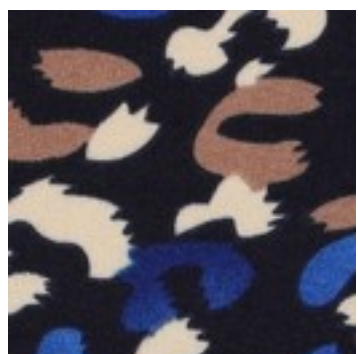

Description: MAGNOLIA STRETCH ANIMAL SKIN

Composition: 95%PL/5%EA

Width: 147cm

Weight: 90gm2

03372.001  
NAVY

03372.002  
BRIQUE