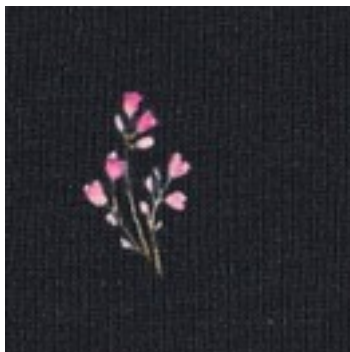

Description: JERSEY DIGITAL RABBITS AND FLOWERS

Composition: 95%CO/5%EA

Width: 143cm

Weight: 200gm2

04116.002
WHITE

04116.003
NAVY

04116.012
WHITE

04116.013
NAVY