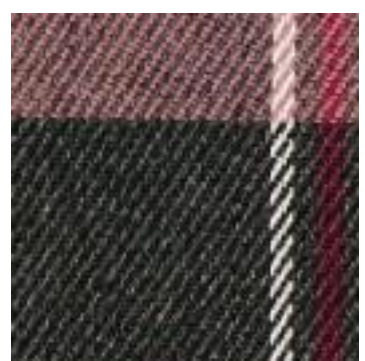

Beschrijving: TARTAN CHECK

Samenstelling: 65%PL/32%VI/3%EA

Breedte: 144cm

Gewicht: 225gm2

03036.006
CAMEL

03036.010
BLACK/WHITE/RED BIG

03036.012
BLACK/RED/YELLOW/WHITE

03036.013
BLACK/BLUE/GREEN/BIG

03036.014
BLACK/BLUE/GREEN/SMALL

03036.015
GREY/BLACK/RED

03036.016
CAMEL

03036.019
TAUPE

03036.022
GREY/BEIGE

03036.027
NAVY/GREY/RUST

03036.028
NAVY/RED/CAMEL/GREEN

03036.029
NAVY/RED/CAMEL

03036.032
BLACK/GREY/RED

03036.036
GREY/RED/YELLOW

03036.047
ANTHRACITE MELANGE/MULTI

03036.048
ECRU/BROWN/BLACK

03036.049
ECRU/NAVY/ORANGE

03036.050
BLACK/WHITE/RED

03036.051
BLACK/WHITE/OCHRE

03036.052
OFF-WHITE/PETROL/BORDEAUX

03036.054
OFF WHITE/BLACK/TAUPE

03036.055
GREY/OCHRE/RUST

03036.056
NAVY/LIGHT BLUE/RUST

03036.057
GREY/LIGHT BLUE/WHITE

03036.059
BLACK/WHITE/RED

03036.060
BLACK/WHITE/RED

03036.061
GREY/ORANGE/SAND

03036.062
NAVY/JEANS/CAMEL