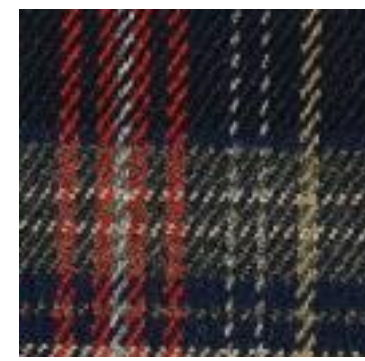

Description : TARTAN CHECK

Composition : 65%PL/32%VI/3%EA

Largeur : 144cm

Poids : 225gm2

03036.006
CAMEL

03036.010
BLACK/WHITE/RED BIG

03036.012
BLACK/RED/YELLOW/WHITE

03036.013
BLACK/BLUE/GREEN/BIG

03036.014
BLACK/BLUE/GREEN/SMALL

03036.015
GREY/BLACK/RED

03036.016
CAMEL

03036.019
TAUPE

03036.022
GREY/BEIGE

03036.027
NAVY/GREY/RUST

03036.028
NAVY/RED/CAMEL/GREEN

03036.029
NAVY/RED/CAMEL

03036.032
BLACK/GREY/RED

03036.036
GREY/RED/YELLOW

03036.047
ANTHRACITE MELANGE/MULTI

03036.048
ECRU/BROWN/BLACK

03036.049
ECRU/NAVY/ORANGE

03036.050
BLACK/WHITE/RED

03036.051
BLACK/WHITE/OCHRE

03036.052
OFF-WHITE/PETROL/BORDEAUX

03036.054
OFF WHITE/BLACK/TAUPE

03036.055
GREY/OCHRE/RUST

03036.056
NAVY/LIGHT BLUE/RUST

03036.057
GREY/LIGHT BLUE/WHITE

03036.059
BLACK/WHITE/RED

03036.060
BLACK/WHITE/RED

03036.061
GREY/ORANGE/SAND

03036.062
NAVY/JEANS/CAMEL