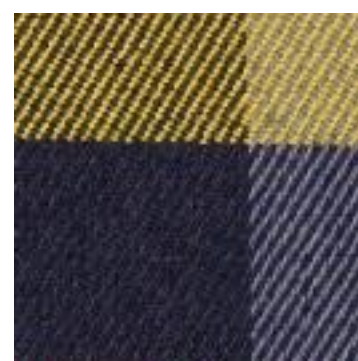

Description : TARTAN CHECK

Composition : 65%PL/32%VI/3%EA

Largeur : 144cm

Poids : 225gm2

03036.006
CAMEL

03036.010
BLACK/WHITE/RED BIG

03036.012
BLACK/RED/YELLOW/WHITE

03036.013
BLACK/BLUE/GREEN/BIG

03036.014
BLACK/BLUE/GREEN/SMALL

03036.015
GREY/BLACK/RED

03036.016
CAMEL

03036.019
TAUPE

03036.022
GREY/BEIGE

03036.027
NAVY/GREY/RUST

03036.028
NAVY/RED/CAMEL/GREEN

03036.029
NAVY/RED/CAMEL

03036.032
BLACK/GREY/RED

03036.036
GREY/RED/YELLOW

03036.047
ANTHRACITE MELANGE/MULTI

03036.048
ECRU/BROWN/BLACK

03036.049
ECRU/NAVY/ORANGE

03036.050
BLACK/WHITE/RED

03036.051
BLACK/WHITE/OCHRE

03036.052
OFF-WHITE/PETROL/BORDEAUX

03036.054
OFF WHITE/BLACK/TAUPE

03036.055
GREY/OCHRE/RUST

03036.056
NAVY/LIGHT BLUE/RUST

03036.057
GREY/LIGHT BLUE/WHITE

03036.059
BLACK/WHITE/RED

03036.060
BLACK/WHITE/RED

03036.061
GREY/ORANGE/SAND

03036.062
NAVY/JEANS/CAMEL