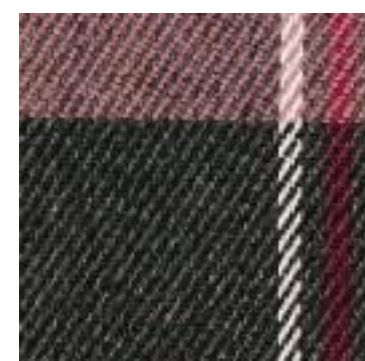

Description : TARTAN CHECK

Composition : 65%PL/32%VI/3%EA

Largeur : 144cm

Poids : 225gm2

03036.006
CAMEL

03036.010
BLACK/WHITE/RED BIG

03036.012
BLACK/RED/YELLOW/WHITE

03036.013
BLACK/BLUE/GREEN/BIG

03036.014
BLACK/BLUE/GREEN/SMALL

03036.015
GREY/BLACK/RED

03036.016
CAMEL

03036.019
TAUPE

03036.022
GREY/BEIGE

03036.027
NAVY/GREY/RUST

03036.028
NAVY/RED/CAMEL/GREEN

03036.029
NAVY/RED/CAMEL

03036.032
BLACK/GREY/RED

03036.036
GREY/RED/YELLOW

03036.047
ANTHRACITE MELANGE/MULTI

03036.048
ECRU/BROWN/BLACK

03036.049
ECRU/NAVY/ORANGE

03036.050
BLACK/WHITE/RED

03036.051
BLACK/WHITE/OCHRE

03036.052
OFF-WHITE/PETROL/BORDEAUX

03036.054
OFF WHITE/BLACK/TAUPE

03036.055
GREY/OCHRE/RUST

03036.056
NAVY/LIGHT BLUE/RUST

03036.057
GREY/LIGHT BLUE/WHITE

03036.059
BLACK/WHITE/RED

03036.060
BLACK/WHITE/RED

03036.061
GREY/ORANGE/SAND

03036.062
NAVY/JEANS/CAMEL