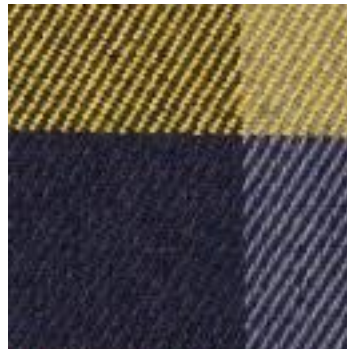

Beschreibung: TARTAN CHECK

Zusammensetzung: 65%PL/32%VI/3%EA

Breite: 144cm

Gewicht: 225gm2

03036.006
CAMEL

03036.010
BLACK/WHITE/RED BIG

03036.012
BLACK/RED/YELLOW/WHITE

03036.013
BLACK/BLUE/GREEN/BIG

03036.014
BLACK/BLUE/GREEN/SMALL

03036.015
GREY/BLACK/RED

03036.016
CAMEL

03036.019
TAUPE

03036.022
GREY/BEIGE

03036.027
NAVY/GREY/RUST

03036.028
NAVY/RED/CAMEL/GREEN

03036.029
NAVY/RED/CAMEL

03036.032
BLACK/GREY/RED

03036.036
GREY/RED/YELLOW

03036.047
ANTHRACITE MELANGE/MULTI

03036.048
ECRU/BROWN/BLACK

03036.049
ECRU/NAVY/ORANGE

03036.050
BLACK/WHITE/RED

03036.051
BLACK/WHITE/OCHRE

03036.052
OFF-WHITE/PETROL/BORDEAUX

03036.054
OFF WHITE/BLACK/TAUPE

03036.055
GREY/OCHRE/RUST

03036.056
NAVY/LIGHT BLUE/RUST

03036.057
GREY/LIGHT BLUE/WHITE

03036.059
BLACK/WHITE/RED

03036.060
BLACK/WHITE/RED

03036.061
GREY/ORANGE/SAND

03036.062
NAVY/JEANS/CAMEL