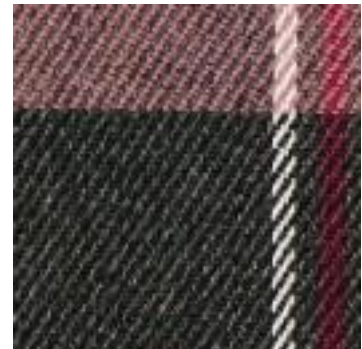

Beschreibung: TARTAN CHECK

Zusammensetzung: 65%PL/32%VI/3%EA

Breite: 144cm

Gewicht: 225gm2

03036.006
CAMEL

03036.010
BLACK/WHITE/RED BIG

03036.012
BLACK/RED/YELLOW/WHITE

03036.013
BLACK/BLUE/GREEN/BIG

03036.014
BLACK/BLUE/GREEN/SMALL

03036.015
GREY/BLACK/RED

03036.016
CAMEL

03036.019
TAUPE

03036.022
GREY/BEIGE

03036.027
NAVY/GREY/RUST

03036.028
NAVY/RED/CAMEL/GREEN

03036.029
NAVY/RED/CAMEL

03036.032
BLACK/GREY/RED

03036.036
GREY/RED/YELLOW

03036.047
ANTHRACITE MELANGE/MULTI

03036.048
ECRU/BROWN/BLACK

03036.049
ECRU/NAVY/ORANGE

03036.050
BLACK/WHITE/RED

03036.051
BLACK/WHITE/OCHRE

03036.052
OFF-WHITE/PETROL/BORDEAUX

03036.054
OFF WHITE/BLACK/TAUPE

03036.055
GREY/OCHRE/RUST

03036.056
NAVY/LIGHT BLUE/RUST

03036.057
GREY/LIGHT BLUE/WHITE

03036.059
BLACK/WHITE/RED

03036.060
BLACK/WHITE/RED

03036.061
GREY/ORANGE/SAND

03036.062
NAVY/JEANS/CAMEL