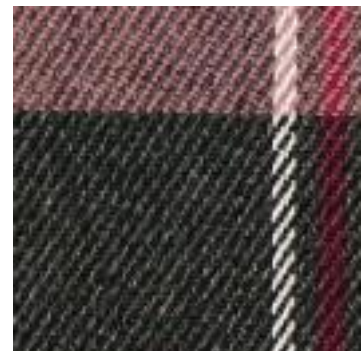

Beschreibung: TARTAN CHECK

Zusammensetzung: 65%PL/32%VI/3%EA

Breite: 144cm

Gewicht: 225gm2

03036.006
CAMEL

03036.010
BLACK/WHITE/RED BIG

03036.012
BLACK/RED/YELLOW/WHITE

03036.013
BLACK/BLUE/GREEN/BIG

03036.014
BLACK/BLUE/GREEN/SMALL

03036.015
GREY/BLACK/RED

03036.016
CAMEL

03036.019
TAUPE

03036.022
GREY/BEIGE

03036.027
NAVY/GREY/RUST

03036.028
NAVY/RED/CAMEL/GREEN

03036.029
NAVY/RED/CAMEL

03036.032
BLACK/GREY/RED

03036.036
GREY/RED/YELLOW

03036.047
ANTHRACITE MELANGE/MULTI

03036.048
ECRU/BROWN/BLACK

03036.049
ECRU/NAVY/ORANGE

03036.050
BLACK/WHITE/RED

03036.051
BLACK/WHITE/OCHRE

03036.052
OFF-WHITE/PETROL/BORDEAUX

03036.054
OFF WHITE/BLACK/TAUPE

03036.055
GREY/OCHRE/RUST

03036.056
NAVY/LIGHT BLUE/RUST

03036.057
GREY/LIGHT BLUE/WHITE

03036.059
BLACK/WHITE/RED

03036.060
BLACK/WHITE/RED

03036.061
GREY/ORANGE/SAND

03036.062
NAVY/JEANS/CAMEL