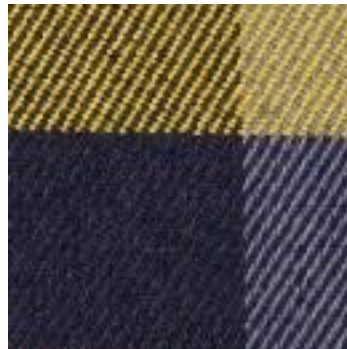

Beschrijving: TARTAN CHECK

Samenstelling: 65%PL/32%VI/3%EA

Breedte: 144cm

Gewicht: 225gm2

03036.006  
CAMEL

03036.010  
BLACK/WHITE/RED BIG

03036.012  
BLACK/RED/YELLOW/WHITE

03036.013  
BLACK/BLUE/GREEN/BIG

03036.014  
BLACK/BLUE/GREEN/SMALL

03036.015  
GREY/BLACK/RED

03036.016  
CAMEL

03036.019  
TAUPE

03036.022  
GREY/BEIGE

03036.027  
NAVY/GREY/RUST

03036.028  
NAVY/RED/CAMEL/GREEN

03036.029  
NAVY/RED/CAMEL

03036.032  
BLACK/GREY/RED

03036.036  
GREY/RED/YELLOW

03036.047  
ANTHRACITE MELANGE/MULTI

03036.048  
ECRU/BROWN/BLACK

03036.049  
ECRU/NAVY/ORANGE

03036.050  
BLACK/WHITE/RED

03036.051  
BLACK/WHITE/OCHRE

03036.061  
GREY/ORANGE/SAND

03036.062  
NAVY/JEANS/CAMEL

03036.063  
JEANS/NAVY/GREY

03036.064  
NAVY/WHITE/CAMEL/RED

03036.065  
SAND/BROWN/ORANGE

03036.066  
LILAC/BROWN

03036.067  
ECRÚ/GREY/ORANGE

03036.068