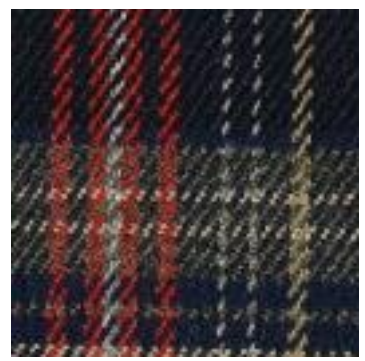

Description: TARTAN CHECK

Composition: 65%PL/32%VI/3%EA

Width: 144cm

Weight: 225gm2

03036.006
CAMEL

03036.010
BLACK/WHITE/RED BIG

03036.012
BLACK/RED/YELLOW/WHITE

03036.013
BLACK/BLUE/GREEN/BIG

03036.014
BLACK/BLUE/GREEN/SMALL

03036.015
GREY/BLACK/RED

03036.016
CAMEL

03036.019
TAUPE

03036.022
GREY/BEIGE

03036.027
NAVY/GREY/RUST

03036.028
NAVY/RED/CAMEL/GREEN

03036.029
NAVY/RED/CAMEL

03036.032
BLACK/GREY/RED

03036.036
GREY/RED/YELLOW

03036.047
ANTHRACITE MELANGE/MULTI

03036.048
ECRU/BROWN/BLACK

03036.049
ECRU/NAVY/ORANGE

03036.050
BLACK/WHITE/RED

03036.051
BLACK/WHITE/OCHRE

03036.052
OFF-WHITE/PETROL/BORDEAUX

03036.054
OFF WHITE/BLACK/TAUPE

03036.055
GREY/OCHRE/RUST

03036.056
NAVY/LIGHT BLUE/RUST

03036.057
GREY/LIGHT BLUE/WHITE

03036.059
BLACK/WHITE/RED

03036.060
BLACK/WHITE/RED

03036.061
GREY/ORANGE/SAND

03036.062
NAVY/JEANS/CAMEL