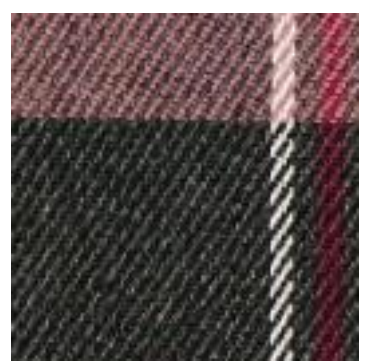

Description: TARTAN CHECK

Composition: 65%PL/32%VI/3%EA

Width: 144cm

Weight: 225gm2

03036.006
CAMEL

03036.010
BLACK/WHITE/RED BIG

03036.012
BLACK/RED/YELLOW/WHITE

03036.013
BLACK/BLUE/GREEN/BIG

03036.014
BLACK/BLUE/GREEN/SMALL

03036.015
GREY/BLACK/RED

03036.016
CAMEL

03036.019
TAUPE

03036.022
GREY/BEIGE

03036.027
NAVY/GREY/RUST

03036.028
NAVY/RED/CAMEL/GREEN

03036.029
NAVY/RED/CAMEL

03036.032
BLACK/GREY/RED

03036.036
GREY/RED/YELLOW

03036.047
ANTHRACITE MELANGE/MULTI

03036.048
ECRU/BROWN/BLACK

03036.049
ECRU/NAVY/ORANGE

03036.050
BLACK/WHITE/RED

03036.051
BLACK/WHITE/OCHRE

03036.052
OFF-WHITE/PETROL/BORDEAUX

03036.054
OFF WHITE/BLACK/TAUPE

03036.055
GREY/OCHRE/RUST

03036.056
NAVY/LIGHT BLUE/RUST

03036.057
GREY/LIGHT BLUE/WHITE

03036.059
BLACK/WHITE/RED

03036.060
BLACK/WHITE/RED

03036.061
GREY/ORANGE/SAND

03036.062
NAVY/JEANS/CAMEL