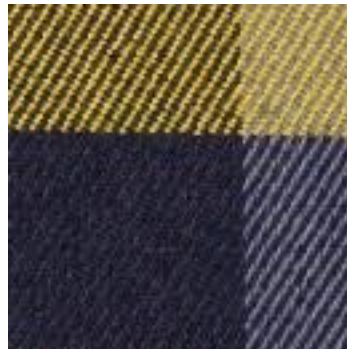

Description : TARTAN CHECK

Composition : 65%PL/32%VI/3%EA

Largeur : 144cm

Poids : 225gm2

03036.006  
CAMEL

03036.010  
BLACK/WHITE/RED BIG

03036.012  
BLACK/RED/YELLOW/WHITE

03036.013  
BLACK/BLUE/GREEN/BIG

03036.014  
BLACK/BLUE/GREEN/SMALL

03036.015  
GREY/BLACK/RED

03036.016  
CAMEL

03036.019  
TAUPE

03036.022  
GREY/BEIGE

03036.027  
NAVY/GREY/RUST

03036.028  
NAVY/RED/CAMEL/GREEN

03036.029  
NAVY/RED/CAMEL

03036.032  
BLACK/GREY/RED

03036.036  
GREY/RED/YELLOW

03036.047  
ANTHRACITE MELANGE/MULTI

03036.048  
ECRU/BROWN/BLACK

03036.049  
ECRU/NAVY/ORANGE

03036.050  
BLACK/WHITE/RED

03036.051  
BLACK/WHITE/OCHRE

03036.061  
GREY/ORANGE/SAND

03036.062  
NAVY/JEANS/CAMEL

03036.063  
JEANS/NAVY/GREY

03036.064  
NAVY/WHITE/CAMEL/RED

03036.065  
SAND/BROWN/ORANGE

03036.066  
LILAC/BROWN

03036.067  
ECRU/GREY/ORANGE

03036.068