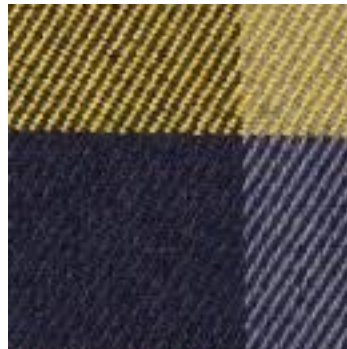

Description: TARTAN CHECK

Composition: 65%PL/32%VI/3%EA

Width: 144cm

Weight: 225gm2

03036.006
CAMEL

03036.010
BLACK/WHITE/RED BIG

03036.012
BLACK/RED/YELLOW/WHITE

03036.013
BLACK/BLUE/GREEN/BIG

03036.014
BLACK/BLUE/GREEN/SMALL

03036.015
GREY/BLACK/RED

03036.016
CAMEL

03036.019
TAUPE

03036.022
GREY/BEIGE

03036.027
NAVY/GREY/RUST

03036.028
NAVY/RED/CAMEL/GREEN

03036.029
NAVY/RED/CAMEL

03036.032
BLACK/GREY/RED

03036.036
GREY/RED/YELLOW

03036.047
ANTHRACITE MELANGE/MULTI

03036.048
ECRU/BROWN/BLACK

03036.049
ECRU/NAVY/ORANGE

03036.050
BLACK/WHITE/RED

03036.051
BLACK/WHITE/OCHRE

03036.052
OFF-WHITE/PETROL/BORDEAUX

03036.054
OFF WHITE/BLACK/TAUPE

03036.055
GREY/OCHRE/RUST

03036.056
NAVY/LIGHT BLUE/RUST

03036.057
GREY/LIGHT BLUE/WHITE

03036.059
BLACK/WHITE/RED

03036.060
BLACK/WHITE/RED

03036.061
GREY/ORANGE/SAND

03036.062
NAVY/JEANS/CAMEL