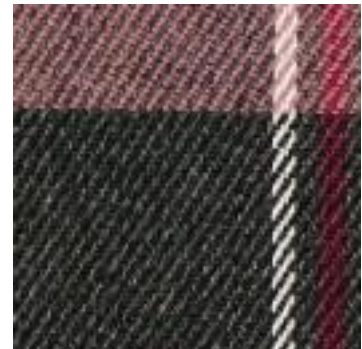

Description: TARTAN CHECK

Composition: 65%PL/32%VI/3%EA

Width: 144cm

Weight: 225gm2

03036.006
CAMEL

03036.010
BLACK/WHITE/RED BIG

03036.012
BLACK/RED/YELLOW/WHITE

03036.013
BLACK/BLUE/GREEN/BIG

03036.014
BLACK/BLUE/GREEN/SMALL

03036.015
GREY/BLACK/RED

03036.016
CAMEL

03036.019
TAUPE

03036.022
GREY/BEIGE

03036.027
NAVY/GREY/RUST

03036.028
NAVY/RED/CAMEL/GREEN

03036.029
NAVY/RED/CAMEL

03036.032
BLACK/GREY/RED

03036.036
GREY/RED/YELLOW

03036.047
ANTHRACITE MELANGE/MULTI

03036.048
ECRU/BROWN/BLACK

03036.049
ECRU/NAVY/ORANGE

03036.050
BLACK/WHITE/RED

03036.051
BLACK/WHITE/OCHRE

03036.052
OFF-WHITE/PETROL/BORDEAUX

03036.054
OFF WHITE/BLACK/TAUPE

03036.055
GREY/OCHRE/RUST

03036.056
NAVY/LIGHT BLUE/RUST

03036.057
GREY/LIGHT BLUE/WHITE

03036.059
BLACK/WHITE/RED

03036.060
BLACK/WHITE/RED

03036.061
GREY/ORANGE/SAND

03036.062
NAVY/JEANS/CAMEL