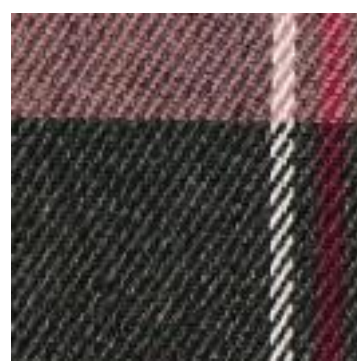

Description : TARTAN CHECK

Composition : 65%PL/32%VI/3%EA

Largeur : 144cm

Poids : 225gm2

03036.006  
CAMEL

03036.010  
BLACK/WHITE/RED BIG

03036.012  
BLACK/RED/YELLOW/WHITE

03036.013  
BLACK/BLUE/GREEN/BIG

03036.014  
BLACK/BLUE/GREEN/SMALL

03036.015  
GREY/BLACK/RED

03036.016  
CAMEL

03036.019  
TAUPE

03036.022  
GREY/BEIGE

03036.027  
NAVY/GREY/RUST

03036.028  
NAVY/RED/CAMEL/GREEN

03036.029  
NAVY/RED/CAMEL

03036.032  
BLACK/GREY/RED

03036.036  
GREY/RED/YELLOW

03036.047  
ANTHRACITE MELANGE/MULTI

03036.048  
ECRU/BROWN/BLACK

03036.049  
ECRU/NAVY/ORANGE

03036.050  
BLACK/WHITE/RED

03036.051  
BLACK/WHITE/OCHRE