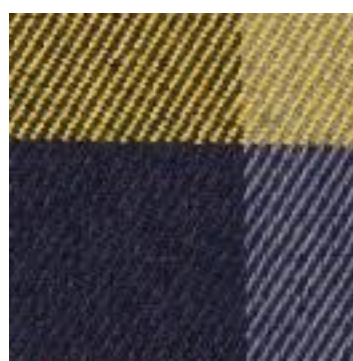

Description : TARTAN CHECK

Composition : 65%PL/32%VI/3%EA

Largeur : 144cm

Poids : 225gm2

03036.006  
CAMEL

03036.010  
BLACK/WHITE/RED BIG

03036.012  
BLACK/RED/YELLOW/WHITE

03036.013  
BLACK/BLUE/GREEN/BIG

03036.014  
BLACK/BLUE/GREEN/SMALL

03036.015  
GREY/BLACK/RED

03036.016  
CAMEL

03036.019  
TAUPE

03036.022  
GREY/BEIGE

03036.027  
NAVY/GREY/RUST

03036.028  
NAVY/RED/CAMEL/GREEN

03036.029  
NAVY/RED/CAMEL

03036.032  
BLACK/GREY/RED

03036.036  
GREY/RED/YELLOW

03036.047  
ANTHRACITE MELANGE/MULTI

03036.048  
ECRU/BROWN/BLACK

03036.049  
ECRU/NAVY/ORANGE

03036.050  
BLACK/WHITE/RED

03036.051  
BLACK/WHITE/OCHRE

03036.052  
OFF-WHITE/PETROL/BORDEAUX

03036.054  
OFF WHITE/BLACK/TAUPE

03036.055  
GREY/OCHRE/RUST

03036.056  
NAVY/LIGHT BLUE/RUST

03036.057  
GREY/LIGHT BLUE/WHITE

03036.059  
BLACK/WHITE/RED

03036.060  
BLACK/WHITE/RED