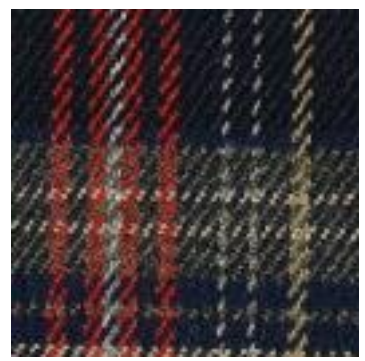

Beschreibung: TARTAN CHECK

Zusammensetzung: 65%PL/32%VI/3%EA

Breite: 144cm

Gewicht: 225gm2

03036.006
CAMEL

03036.010
BLACK/WHITE/RED BIG

03036.012
BLACK/RED/YELLOW/WHITE

03036.013
BLACK/BLUE/GREEN/BIG

03036.014
BLACK/BLUE/GREEN/SMALL

03036.015
GREY/BLACK/RED

03036.016
CAMEL

03036.019
TAUPE

03036.022
GREY/BEIGE

03036.027
NAVY/GREY/RUST

03036.028
NAVY/RED/CAMEL/GREEN

03036.029
NAVY/RED/CAMEL

03036.032
BLACK/GREY/RED

03036.036
GREY/RED/YELLOW

03036.047
ANTHRACITE MELANGE/MULTI

03036.048
ECRU/BROWN/BLACK

03036.049
ECRU/NAVY/ORANGE

03036.050
BLACK/WHITE/RED

03036.051
BLACK/WHITE/OCHRE

03036.052
OFF-WHITE/PETROL/BORDEAUX

03036.054
OFF WHITE/BLACK/TAUPE

03036.055
GREY/OCHRE/RUST

03036.056
NAVY/LIGHT BLUE/RUST

03036.057
GREY/LIGHT BLUE/WHITE

03036.059
BLACK/WHITE/RED

03036.060
BLACK/WHITE/RED

03036.061
GREY/ORANGE/SAND

03036.062
NAVY/JEANS/CAMEL