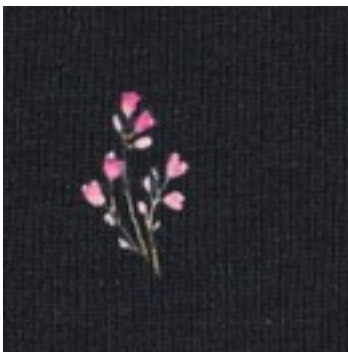

Description: JERSEY DIGITAL RABBITS AND FLOWERS

Composition: 95%CO/5%EA

Width: 143cm

Weight: 200gm2

04116.002
WHITE

04116.003
NAVY

04116.012
WHITE

04116.013
NAVY