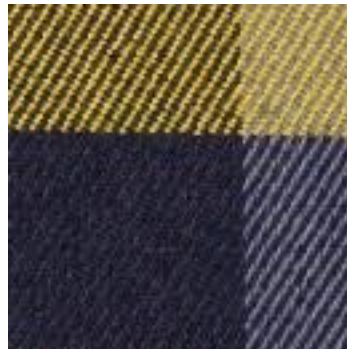

Description : TARTAN CHECK

Composition : 65%PL/32%VI/3%EA

Largeur : 144cm

Poids : 225gm2

03036.006
CAMEL

03036.010
BLACK/WHITE/RED BIG

03036.012
BLACK/RED/YELLOW/WHITE

03036.013
BLACK/BLUE/GREEN/BIG

03036.014
BLACK/BLUE/GREEN/SMALL

03036.015
GREY/BLACK/RED

03036.016
CAMEL

03036.019
TAUPE

03036.022
GREY/BEIGE

03036.027
NAVY/GREY/RUST

03036.028
NAVY/RED/CAMEL/GREEN

03036.029
NAVY/RED/CAMEL

03036.032
BLACK/GREY/RED

03036.036
GREY/RED/YELLOW

03036.047
ANTHRACITE MELANGE/MULTI

03036.048
ECRU/BROWN/BLACK

03036.049
ECRU/NAVY/ORANGE

03036.050
BLACK/WHITE/RED

03036.051
BLACK/WHITE/OCHRE

03036.052
OFF-WHITE/PETROL/BORDEAUX

03036.054
OFF WHITE/BLACK/TAUPE

03036.055
GREY/OCHRE/RUST

03036.056
NAVY/LIGHT BLUE/RUST

03036.057
GREY/LIGHT BLUE/WHITE

03036.059
BLACK/WHITE/RED

03036.060
BLACK/WHITE/RED

03036.061
GREY/ORANGE/SAND

03036.062
NAVY/JEANS/CAMEL