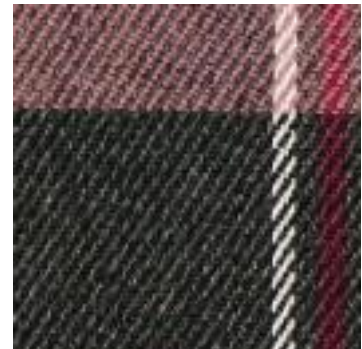

Description : TARTAN CHECK

Composition : 65%PL/32%VI/3%EA

Largeur : 144cm

Poids : 225gm2

03036.006
CAMEL

03036.010
BLACK/WHITE/RED BIG

03036.012
BLACK/RED/YELLOW/WHITE

03036.013
BLACK/BLUE/GREEN/BIG

03036.014
BLACK/BLUE/GREEN/SMALL

03036.015
GREY/BLACK/RED

03036.016
CAMEL

03036.019
TAUPE

03036.022
GREY/BEIGE

03036.027
NAVY/GREY/RUST

03036.028
NAVY/RED/CAMEL/GREEN

03036.029
NAVY/RED/CAMEL

03036.032
BLACK/GREY/RED

03036.036
GREY/RED/YELLOW

03036.047
ANTHRACITE MELANGE/MULTI

03036.048
ECRU/BROWN/BLACK

03036.049
ECRU/NAVY/ORANGE

03036.050
BLACK/WHITE/RED

03036.051
BLACK/WHITE/OCHRE

03036.052
OFF-WHITE/PETROL/BORDEAUX

03036.054
OFF WHITE/BLACK/TAUPE

03036.055
GREY/OCHRE/RUST

03036.056
NAVY/LIGHT BLUE/RUST

03036.057
GREY/LIGHT BLUE/WHITE

03036.059
BLACK/WHITE/RED

03036.060
BLACK/WHITE/RED

03036.061
GREY/ORANGE/SAND

03036.062
NAVY/JEANS/CAMEL